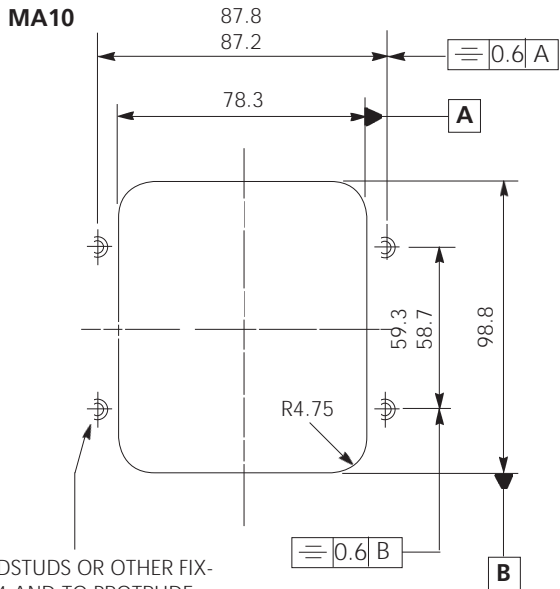

Keypads

MA Cut Out and Stud Positions

Publication Number: KP023/0517

4 - WELDSTUDS OR OTHER FIXINGS M4 AND TO PROTRUDE 20mm FROM REAR OF FACEPLATE