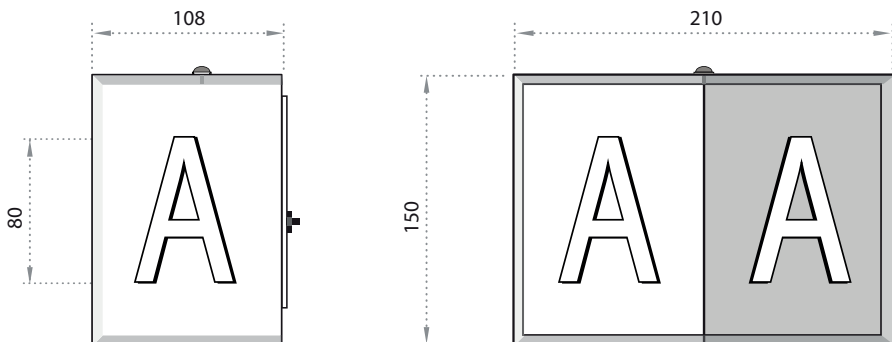

Versatility

The Demi-Cube is designed with versatility in mind. It offers the option to have customised legends, including company logos or custom graphics, in a choice of three glass finishes, illumination is achieved through a replaceable LED assembly.

Simplicity

Mounting the Demi-Cube to a wall is simplicity in itself. Two screws hold the mounting bracket to the wall and a clearance hole allows cable routing into the wall. The glass lantern is held by a single screw which when undone, allows the glass to be slid off its bracket. The LED assembly and gong (if purchased) are mounted onto the wall bracket and are easy to remove. All internal disconnects are screwless.

Support

Dewhurst UK are renown for the long term support of their products and the modular approach to manufacture, resulting in products that can be serviced with ease for a long life. The LED assembly is available as a spare part and so is the gong (if fitted). A kit of parts is also available separately for ease of wall mounting.

Technical

The following diagram provides basic dimensions for the Demi-Cube. It is not a specification and the details may change without notification. For up-to-date information please contact Dewhurst.

- The legend height shown is for reference and applicable to standard legends only.
- Max characters per glass face : 2
- $V_n = 24V$; $I_{max} = 100mA$
- Available with or without gong.