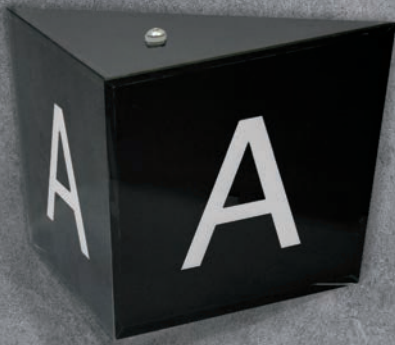

This information is for guidance only and is not intended to form the basis for contract. All dimensions in mm.

For full details of our complete range of products and for further technical information, please visit our website at www.dewhurst.co.uk or call us on +44(0) 20 8744 8200

Dewhurst

Unit 9
Hampton Business Park
Hampton Road West
Feltham TW13 6DB

T +44(0) 20 8744 8200
F +44(0) 20 8744 8299
info@dewhurst.co.uk
www.dewhurst.co.uk

All orders are subject to Dewhurst Terms & Conditions which are available on our website or by request.