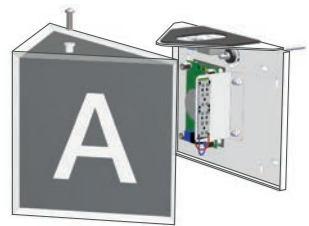

Demi-Cube

- **Black Glass**
- **White Glass**

Gong

Optional

Legends illumination

A White
A Green
A Blue
A Red

Demi-Cube

- **Frosted Glass**

Gong

Optional

Whole unit illumination

A White
A Green
A Blue
A Red

Legends

PVD Brass / Stainless Steel